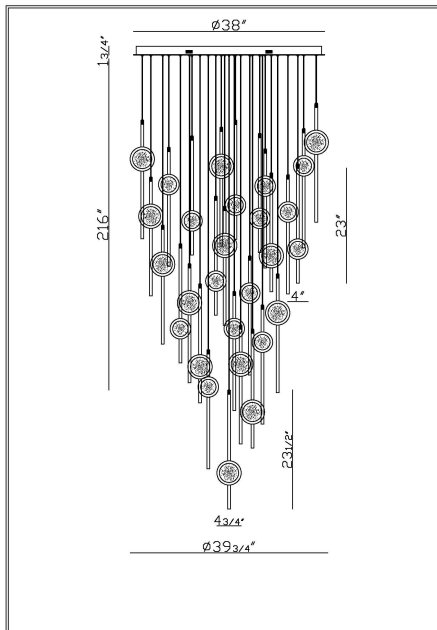

## BARLETTA, 26-LIGHT LED CHANDELIER

### PRODUCT DETAILS

No.	:	43890-033
Product Color	:	BLACK/GOLD
Diameter	:	39.75"
Height	:	23.5"
Weight	:	134lbs

### LIGHT SOURCE DETAILS

Light Source Type	:	INTEGRATED LED
Input Voltage	:	120V
Bulb Voltage	:	120V
Socket Type	:	LED
Total Wattage	:	152W
Delivered Lumens	:	5300lm
Kelvin	:	3500K
CRI	:	90+
Dimmable	:	Yes

### TECHNICAL DETAILS

Hanging Support Type	:	WIRE
Hanging Support Length	:	216"
Canopy / Backplate Height	:	1.75"
Canopy / Backplate Dia.	:	37.75"
Location	:	dry
Title 24	:	Yes