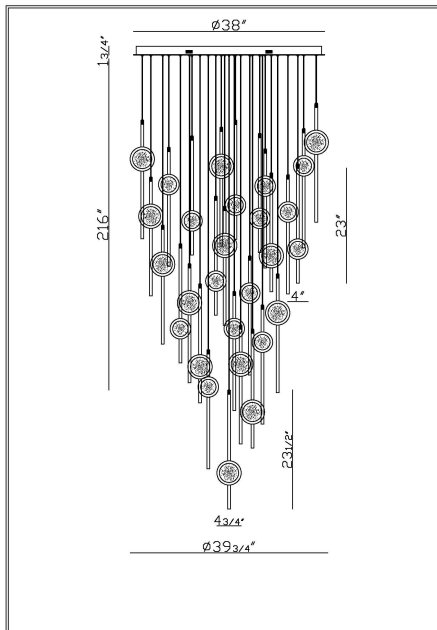

## BARLETTA, 26-LIGHT LED CHANDELIER

### PRODUCT DETAILS

No.	:	43890-019
Product Color	:	BLACK
Diameter	:	39.75"
Height	:	23.5"
Weight	:	134lbs

### LIGHT SOURCE DETAILS

Light Source Type	:	INTEGRATED LED
Input Voltage	:	120V
Bulb Voltage	:	120V
Socket Type	:	LED
Total Wattage	:	152W
Delivered Lumens	:	5300lm
Kelvin	:	3500K
CRI	:	90+
Dimmable	:	Yes

### TECHNICAL DETAILS

Hanging Support Type	:	WIRE
Hanging Support Length	:	216"
Canopy / Backplate Height	:	1.75"
Canopy / Backplate Dia.	:	37.75"
Location	:	dry
Title 24	:	Yes