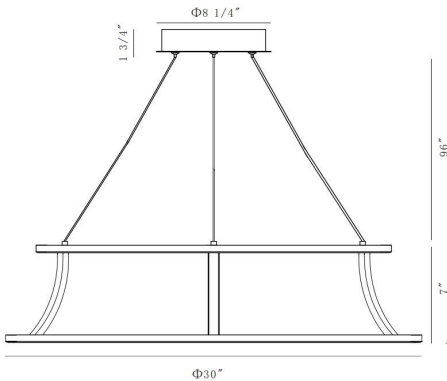

CADOUX, LARGE LED CHANDELIER

PRODUCT DETAILS

No.	:	43886-029
Product Color	:	COFFEE GOLD
Diameter	:	30"
Height	:	7"

LIGHT SOURCE DETAILS

Light Source Type	:	INTEGRATED LED
Input Voltage	:	120V
Bulb Voltage	:	24V
Socket Type	:	LED
Total Wattage	:	88W
Delivered Lumens	:	3200lm
Kelvin	:	3000K
CRI	:	90+
Dimmable	:	Yes

OPTIONS AVAILABLE

ITEM NO.	FINISH	SHADE
43886-012	MATTE BLACK	
43886-029	COFFEE GOLD	

TECHNICAL DETAILS

Hanging Support Type	:	WIRE
Hanging Support Length	:	180"
Canopy / Backplate Height	:	1.75"
Canopy / Backplate Dia.	:	8.25"
Location	:	DRY
Title 24	:	Yes