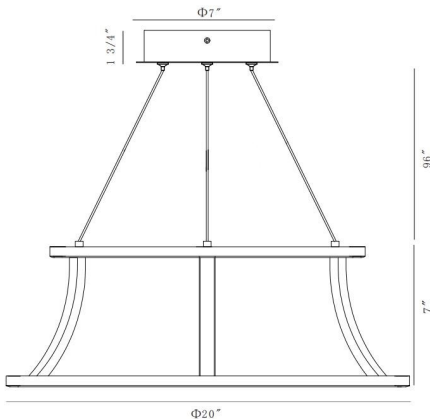

### PRODUCT DETAILS

No.	:	43885-015
Product Color	:	MATTE BLACK
Diameter	:	20"
Height	:	7"

### TECHNICAL DETAILS

Hanging Support Type	:	WIRE
Hanging Support Length	:	96"
Canopy / Backplate Height	:	1.75"
Canopy / Backplate Dia.	:	7"
Location	:	DRY
Title 24	:	Yes