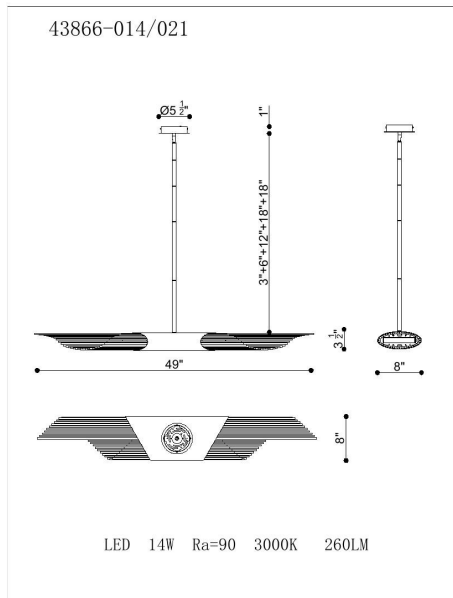

UMURA, 2-LIGHT CHANDELIER

PRODUCT DETAILS

No.	:	43866-021
Product Color	:	GOLD
Length	:	49"
Width	:	8"
Height	:	3.5"

LIGHT SOURCE DETAILS

Light Source Type	:	INTEGRATED LED
Input Voltage	:	120V
Bulb Voltage	:	120V
Socket Type	:	LED
Total Wattage	:	12W
Delivered Lumens	:	260lm
Kelvin	:	3000K
CRI	:	90+
Dimmable	:	Yes

OPTIONS AVAILABLE

ITEM NO.	FINISH	SHADE
43866-014	BLACK	
43866-021	GOLD	

TECHNICAL DETAILS

Hanging Support Type	:	ROD
Hanging Support Length	:	72"
Canopy / Backplate Height	:	1"
Canopy / Backplate Dia.	:	5.5"
Location	:	DRY
Title 24	:	Yes