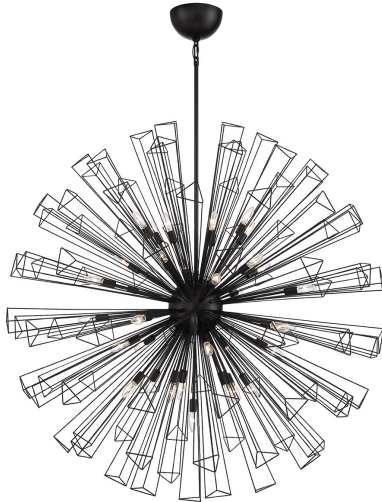

DENDELIO, 35-LIGHT CHANDELIER

PRODUCT DETAILS

| | | |
|---------------|---|-----------|
| No. | : | 43865-017 |
| Product Color | : | BLACK |
| Diameter | : | 53.5" |
| Height | : | 53.5" |
| Weight | : | 51lbs |

LIGHT SOURCE DETAILS

| | | |
|-------------------|---|--------------|
| Number of Bulbs | : | 35 |
| Light Source | : | Incandescent |
| Light Source Type | : | B10 |
| Input Voltage | : | 120V |
| Bulb Voltage | : | 120V |
| Socket Type | : | E12 |
| Wattage | : | 40W |
| Total Wattage | : | 1400W |
| Bulb Included | : | No |
| Dimmable | : | Yes |

OPTIONS AVAILABLE

| ITEM NO. | FINISH | SHADE |
|-----------|--------|-------|
| 43865-017 | BLACK | |
| 43865-025 | GOLD | |

TECHNICAL DETAILS

| | | |
|---------------------------|---|------|
| Hanging Support Type | : | ROD |
| Hanging Support Length | : | 120" |
| Canopy / Backplate Height | : | 4" |
| Canopy / Backplate Dia. | : | 8" |
| Location | : | DRY |