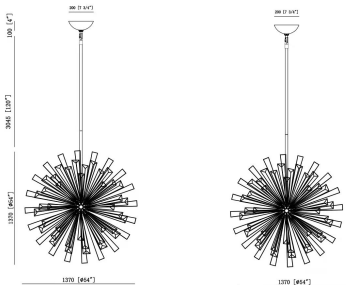

DENDELIO, 35-LIGHT CHANDELIER

PRODUCT DETAILS

| | | |
|---------------|---|-----------|
| No. | : | 43865-017 |
| Product Color | : | BLACK |
| Diameter | : | 53.5" |
| Height | : | 53.5" |
| Weight | : | 51lbs |

LIGHT SOURCE DETAILS

| | | |
|-------------------|---|--------------|
| Number of Bulbs | : | 35 |
| Light Source | : | Incandescent |
| Light Source Type | : | B10 |
| Input Voltage | : | 120V |
| Bulb Voltage | : | 120V |
| Socket Type | : | E12 |
| Wattage | : | 40W |
| Total Wattage | : | 1400W |
| Bulb Included | : | No |
| Dimmable | : | Yes |

OPTIONS AVAILABLE

| ITEM NO. | FINISH | SHADE |
|-----------|--------|-------|
| 43865-017 | BLACK | |
| 43865-025 | GOLD | |

TECHNICAL DETAILS

| | | |
|---------------------------|---|------|
| Hanging Support Type | : | ROD |
| Hanging Support Length | : | 120" |
| Canopy / Backplate Height | : | 4" |
| Canopy / Backplate Dia. | : | 8" |
| Location | : | DRY |