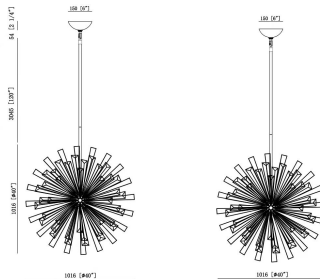

### PRODUCT DETAILS

No.	:	43864-024
Product Color	:	GOLD
Diameter	:	40.5"
Height	:	40.5"

### LIGHT SOURCE DETAILS

Number of Bulbs	:	29
Light Source	:	Incandescent
Light Source Type	:	B10
Input Voltage	:	120V
Bulb Voltage	:	120V
Socket Type	:	E12
Wattage	:	40W
Total Wattage	:	1160W
Bulb Included	:	No
Dimmable	:	Yes

### TECHNICAL DETAILS

Hanging Support Type	:	ROD
Hanging Support Length	:	120"
Canopy / Backplate Height	:	3"
Canopy / Backplate Dia.	:	6"
Location	:	DRY