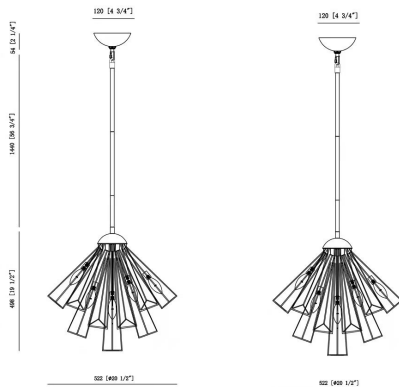

DENDELIO, 7-LIGHT PENDANT

PRODUCT DETAILS

No.	:	43862-028
Product Color	:	GOLD
Diameter	:	20"
Height	:	20"

LIGHT SOURCE DETAILS

Number of Bulbs	:	7
Light Source	:	BULB
Light Source Type	:	B10
Input Voltage	:	120V
Bulb Voltage	:	120V
Socket Type	:	E12
Wattage	:	40W
Total Wattage	:	280W
Bulb Included	:	NO
Dimmable	:	YES

OPTIONS AVAILABLE

ITEM NO.	FINISH	SHADE
43862-028	GOLD	

TECHNICAL DETAILS

Hanging Support Type	:	ROD
Hanging Support Length	:	57"
Canopy / Backplate Height	:	2.25"
Canopy / Backplate Dia.	:	4.75"
Location	:	DRY