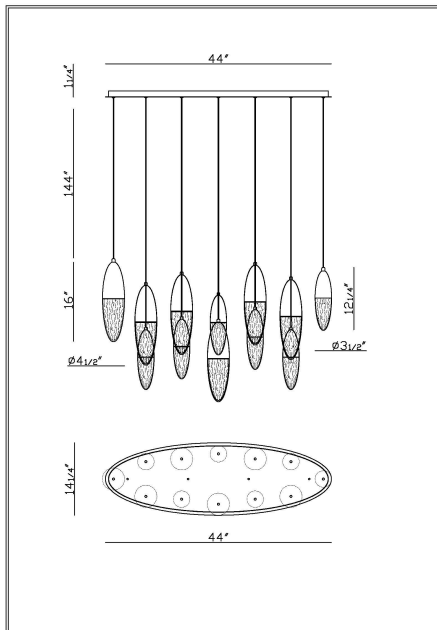

ECROU, 12-LIGHT OVAL CHANDELIER

PRODUCT DETAILS

No.	:	43861-035
Product Color	:	MATTE GOLD
Length	:	44"
Width	:	14"
Height	:	16"
Shade Height	:	8"
Shade Diameter	:	4.5"

LIGHT SOURCE DETAILS

Number of Bulbs	:	12
Light Source	:	LED
Light Source Type	:	GU10
Input Voltage	:	120V
Bulb Voltage	:	120V
Socket Type	:	LED
Wattage	:	5W
Total Wattage	:	60W
Delivered Lumens	:	5340lm
Kelvin	:	3000K
CRI	:	90+
Bulb Included	:	Yes
Dimmable	:	Yes

OPTIONS AVAILABLE

ITEM NO.	FINISH	SHADE
43861-024	MATTE BLACK	
43861-035	MATTE GOLD	
43861-042	BLACK/GOLD	

TECHNICAL DETAILS

Hanging Support Type	:	WIRE
Hanging Support Length	:	144"
Canopy / Backplate Length	:	44"
Canopy / Backplate Height	:	1.25"
Canopy / Backplate Width	:	14.25"
Location	:	DRY