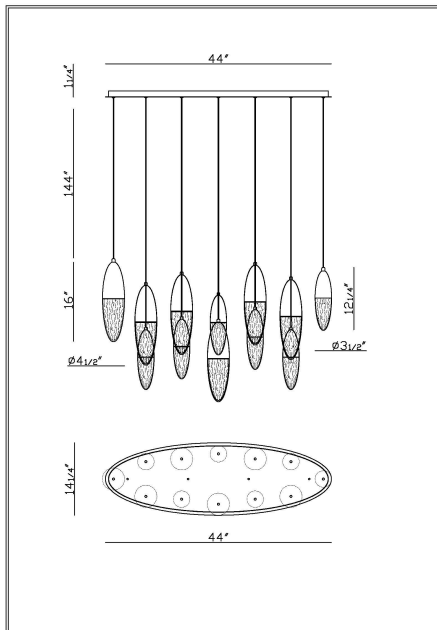

ECROU, 12-LIGHT OVAL CHANDELIER

PRODUCT DETAILS

No.	:	43861-024
Product Color	:	MATTE BLACK
Length	:	44"
Width	:	14"
Height	:	16"
Shade Height	:	8"
Shade Diameter	:	4.5"

LIGHT SOURCE DETAILS

Number of Bulbs	:	12
Light Source	:	LED
Light Source Type	:	GU10
Input Voltage	:	120V
Bulb Voltage	:	120V
Socket Type	:	LED
Wattage	:	5W
Total Wattage	:	60W
Delivered Lumens	:	5340lm
Kelvin	:	3000K
CRI	:	90+
Bulb Included	:	Yes
Dimmable	:	Yes

OPTIONS AVAILABLE

ITEM NO.	FINISH	SHADE
43861-024	MATTE BLACK	
43861-035	MATTE GOLD	
43861-042	BLACK/GOLD	

TECHNICAL DETAILS

Hanging Support Type	:	WIRE
Hanging Support Length	:	144"
Canopy / Backplate Length	:	44"
Canopy / Backplate Height	:	1.25"
Canopy / Backplate Width	:	14.25"
Location	:	DRY