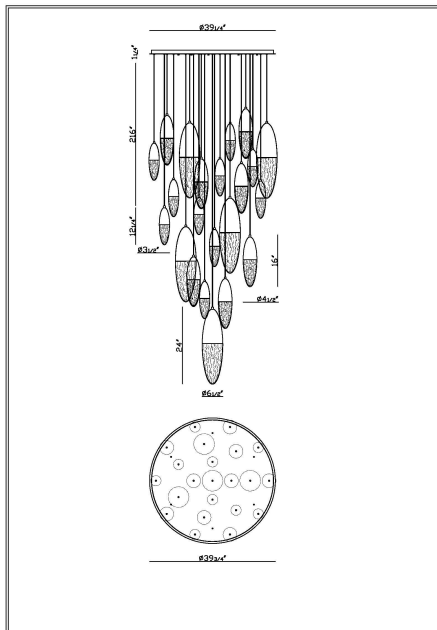

ECROU, 22-LIGHT CHANDELIER

PRODUCT DETAILS

No.	:	43860-043
Product Color	:	BLACK/GOLD
Diameter	:	39.75"
Height	:	24"
Weight	:	128lbs
Shade Height	:	12"
Shade Diameter	:	6.5"

LIGHT SOURCE DETAILS

Number of Bulbs	:	18
Light Source	:	LED
Light Source Type	:	GU10
Input Voltage	:	120V
Bulb Voltage	:	120V
Socket Type	:	LED
Wattage	:	5W
Total Wattage	:	90W
Delivered Lumens	:	9250lm
Kelvin	:	3000K
CRI	:	90+
Bulb Included	:	Yes
Dimmable	:	Yes

OPTIONS AVAILABLE

ITEM NO.	FINISH	SHADE
43860-025	MATTE BLACK	
43860-036	MATTE GOLD	
43860-043	BLACK/GOLD	

TECHNICAL DETAILS

Hanging Support Type	:	WIRE
Hanging Support Length	:	216"
Canopy / Backplate Height	:	1.25"
Canopy / Backplate Dia.	:	39.25"
Location	:	DRY