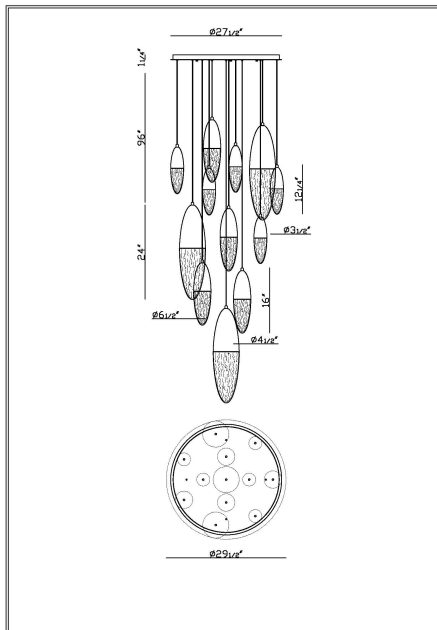

ECROU, 12-LIGHT 30IN MULTI DROP CHANDELIER

PRODUCT DETAILS

No.	:	43859-022
Product Color	:	MATTE BLACK
Shade / Accent Colour	:	CLEAR
Shade / Accent Material	:	GLASS
Diameter	:	29.5"
Height	:	24"
Weight	:	58LBS

LIGHT SOURCE DETAILS

Number of Bulbs	:	9
Light Source	:	LED
Light Source Type	:	GU10
Input Voltage	:	120V
Bulb Voltage	:	120V
Socket Type	:	LED
Wattage	:	5W
Total Wattage	:	45W
Delivered Lumens	:	5340LM
Kelvin	:	3000K
CRI	:	90+
Bulb Included	:	YES
Dimmable	:	YES

OPTIONS AVAILABLE

ITEM NO.	FINISH	SHADE
43859-022	MATTE BLACK	
43859-038	SATIN GOLD PAINT	
43859-041	GOLD-BLACK MIX	

TECHNICAL DETAILS

Hanging Support Type	:	WIRE
Hanging Support Length	:	96"
Canopy / Backplate Height	:	1.75"
Canopy / Backplate Dia.	:	29.5"
IP Rating	:	IP22
Location	:	DRY
Beam Angle	:	360