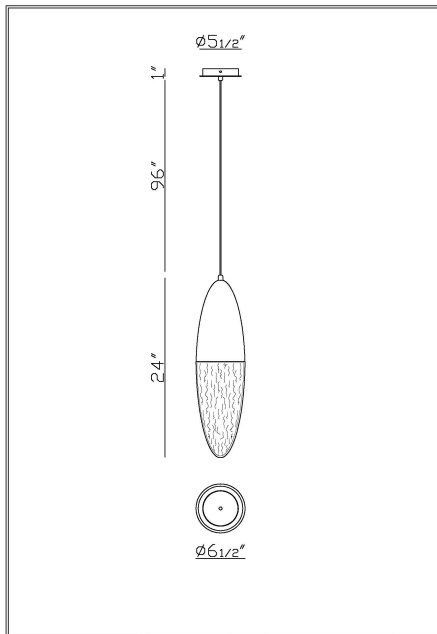

### PRODUCT DETAILS

No.	:	43857-025
Product Color	:	MATTE BLACK
Diameter	:	6.5"
Height	:	24"
Shade Height	:	12"
Shade Diameter	:	6.5"

### LIGHT SOURCE DETAILS

Number of Bulbs	:	1
Light Source	:	LED
Light Source Type	:	GU10
Input Voltage	:	120V
Bulb Voltage	:	120V
Socket Type	:	LED
Wattage	:	7W
Total Wattage	:	7W
Delivered Lumens	:	490lm
Kelvin	:	3000K
CRI	:	90+
Bulb Included	:	Yes
Dimmable	:	Yes

### TECHNICAL DETAILS

Hanging Support Type	:	WIRE
Hanging Support Length	:	96"
Canopy / Backplate Height	:	1"
Canopy / Backplate Dia.	:	5.5"
Location	:	DRY