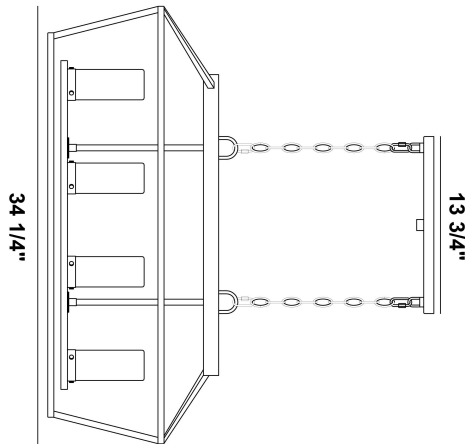

BASTILLE, 4 LT ISLAND CHANDELIER

PRODUCT DETAILS

No.	:	42740-018
Product Color	:	SATIN BLACK
Product Material	:	POWDER COATING OVER GALVANIZED STEEL
Shade / Accent Material	:	GLASS
Length	:	34.25"
Width	:	10.25"
Height	:	14.75"
Weight	:	19.5LBS

LIGHT SOURCE DETAILS

Number of Bulbs	:	4
Light Source Type	:	B10
Input Voltage	:	120V
Bulb Voltage	:	120V
Socket Type	:	E12
Wattage	:	60W
Total Wattage	:	240W
Bulb Included	:	NO
Dimmable	:	YES

OPTIONS AVAILABLE

ITEM NO.	FINISH	SHADE
42740-018	SATIN BLACK	CLEAR GLASS

14 3/4" 72" 3/4"

TECHNICAL DETAILS

Hanging Support Length	:	72"
Canopy / Backplate Length	:	13.75"
Canopy / Backplate Height	:	1"
Canopy / Backplate Width	:	4.75"
Location	:	WET
Approval	:	