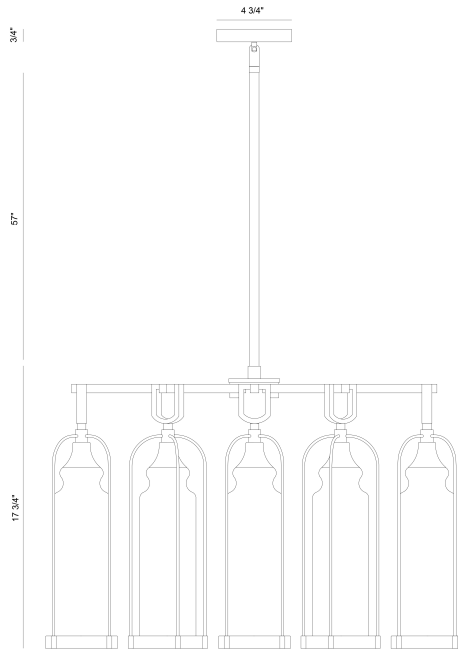

YASMIN, 6 LT CHANDELIER

PRODUCT DETAILS

No.	:	42729-013
Product Color	:	SATIN BLACK
Product Material	:	POWDER COATING OVER GALVANIZED STEEL
Shade / Accent Material	:	HAND BLOWN GLASS
Diameter	:	26.5"
Height	:	17.75"

LIGHT SOURCE DETAILS

Number of Bulbs	:	6
Light Source Type	:	T10
Input Voltage	:	120V
Bulb Voltage	:	120V
Socket Type	:	E26
Wattage	:	60W
Total Wattage	:	360W
Bulb Included	:	No
Dimmable	:	Yes

OPTIONS AVAILABLE

ITEM NO.	FINISH	SHADE
42729-013	SATIN BLACK	
42729-021	AGED GOLD	

TECHNICAL DETAILS

Hanging Support Length	:	57"
Canopy / Backplate Height	:	0.5"
Canopy / Backplate Dia.	:	4.75"
Location	:	WET
Approval	:	