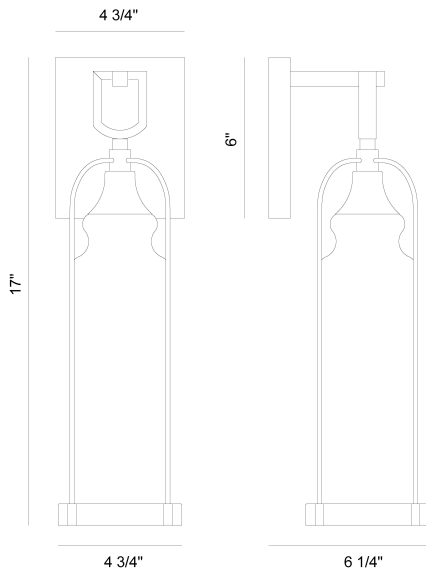

YASMIN, 1 LT WALL SCONCE

PRODUCT DETAILS

No.	:	42726-012
Product Color	:	SATIN BLACK
Product Material	:	POWDER COATING OVER GALVANIZED STEEL
Shade / Accent Material	:	HAND BLOWN GLASS
Width	:	4.75"
Height	:	17"
Ext	:	6.25"

LIGHT SOURCE DETAILS

Number of Bulbs	:	6
Light Source Type	:	T10
Input Voltage	:	120V
Bulb Voltage	:	120V
Socket Type	:	E26
Wattage	:	60W
Total Wattage	:	360W
Bulb Included	:	No
Dimmable	:	Yes

OPTIONS AVAILABLE

ITEM NO.	FINISH	SHADE
42726-012	SATIN BLACK	
42726-025	AGED GOLD	

TECHNICAL DETAILS

Light Direction	:	Down
Canopy / Backplate Length	:	6"
Canopy / Backplate Height	:	0.75"
Canopy / Backplate Width	:	4.75"
Location	:	WET
Approval	:	