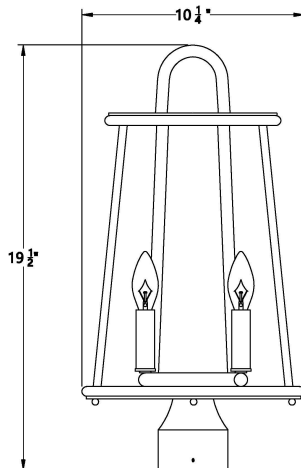

OPTIONS AVAILABLE

ITEM NO.	FINISH	SHADE
42723-011	SATIN BLACK	CLEAR GLASS

42723