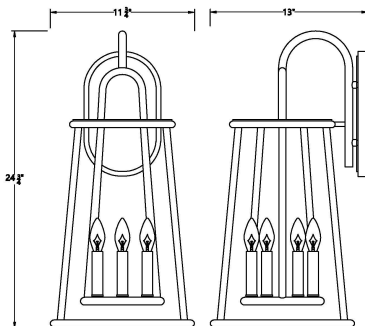

TECHNICAL DETAILS

Canopy / Backplate Length	:	11"
Canopy / Backplate Width	:	5.5"
Location	:	WET
Approval	:	

42721

PROJECT INFORMATION

Job Name: Date: Category:

Comments: