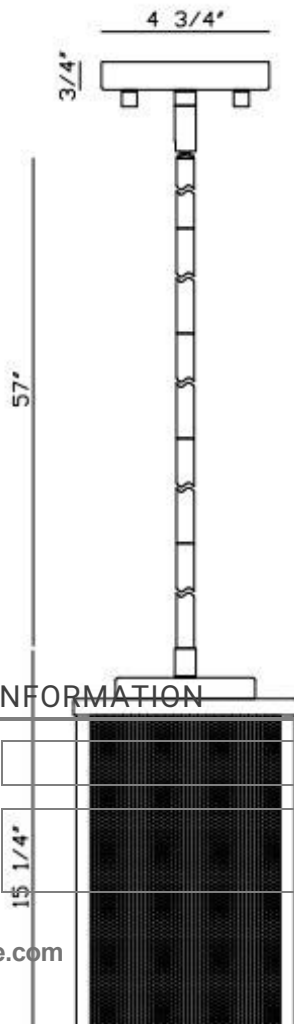

BRAMA, LED OUTDOOR PENDANT

PRODUCT DETAILS

No.	:	42718-017
Product Color	:	BLACK + GOLD
Product Material	:	IRON + ALUMINUM
Shade / Accent Colour	:	WHITE PC
Shade / Accent Material	:	PC
Length	:	6.25"
Width	:	6.25"
Height	:	15.25"

LIGHT SOURCE DETAILS

Light Source Type	:	INTEGRATED LED
Input Voltage	:	120V
Bulb Voltage	:	120V
Socket Type	:	LED
Total Wattage	:	23W
Initial Lumens	:	190lm
Kelvin	:	3000K
CRI	:	90
Dimmable	:	Yes

OPTIONS AVAILABLE

ITEM NO.	FINISH	SHADE
42718-017	BLACK + GOLD	WHITE PC

TECHNICAL DETAILS

Hanging Support Length	:	57"
Canopy / Backplate Length	:	4.75"
Canopy / Backplate Width	:	4.75"
Driver	:	ES
Location	:	WET
Approval	:	

PROJECT INFORMATION

Job Name: Date: Category:

Comments:

6 1/4"x6 1/4"