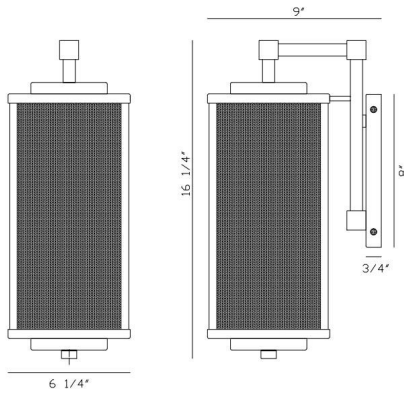

BRAMA, LED OUTDOOR WALL SCONCE

PRODUCT DETAILS

No.	:	42717-010
Product Color	:	BLACK + GOLD
Product Material	:	IRON + ALUMINUM
Shade / Accent Colour	:	GOLD
Shade / Accent Material	:	PC
Width	:	6.25"
Height	:	16.25"
Ext	:	9"

LIGHT SOURCE DETAILS

Light Source Type	:	INTEGRATED LED
Input Voltage	:	120V
Bulb Voltage	:	120V
Socket Type	:	LED
Total Wattage	:	23W
Kelvin	:	3000K
CRI	:	90
Dimmable	:	YES

OPTIONS AVAILABLE

ITEM NO.	FINISH	SHADE
42717-010	BLACK + GOLD	WHITE PC

TECHNICAL DETAILS

Light Direction	:	DOWN
Canopy / Backplate Length	:	6"
Canopy / Backplate Height	:	0.5"
Canopy / Backplate Width	:	22.25"
Driver	:	ES
Location	:	WET
Approval	:	

PROJECT INFORMATION

Job Name: Date: Type: