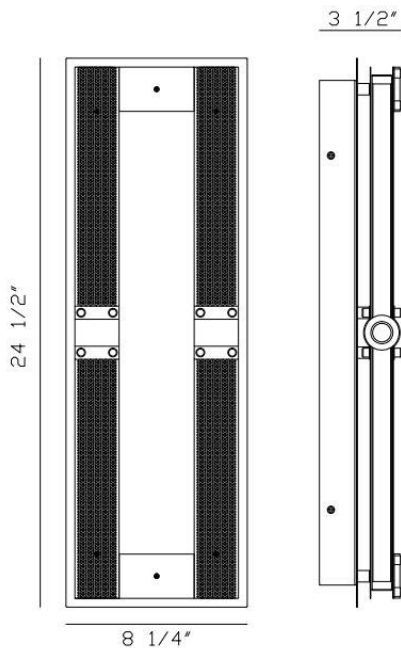

ADMIRAL, MED LED OUTDOOR WALL SCONCE

PRODUCT DETAILS

No.	:	42716-013
Product Color	:	BLACK + GOLD
Product Material	:	IRON + ALUMINUM
Shade / Accent Colour	:	WHITE PC
Shade / Accent Material	:	PC
Width	:	8.25"
Height	:	24.5"
Ext	:	3.5"

LIGHT SOURCE DETAILS

Light Source Type	:	INTEGRATED LED
Input Voltage	:	120V
Bulb Voltage	:	120V
Socket Type	:	LED
Total Wattage	:	38W
Initial Lumens	:	1100lm
Kelvin	:	3000K
CRI	:	90
Dimmable	:	Yes

OPTIONS AVAILABLE

ITEM NO.	FINISH	SHADE
42716-013	BLACK + GOLD	WHITE PC

TECHNICAL DETAILS

Canopy / Backplate Length	:	6"
Canopy / Backplate Height	:	0.5"
Canopy / Backplate Width	:	22.25"
Driver	:	ES
Location	:	WET
Approval	:	