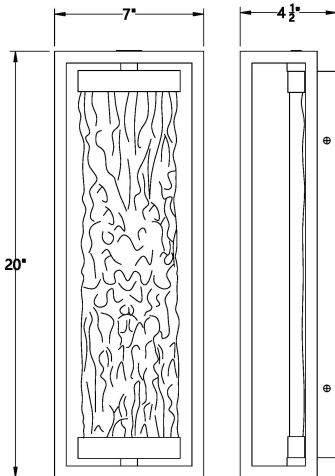

ILYA, LED WALL SCONCE

PRODUCT DETAILS

No.	:	42705-017
Product Color	:	SATIN BLACK
Product Material	:	POWDER COATING OVER GALVANIZED STEEL
Shade / Accent Colour	:	TEXTURED GLASS
Shade / Accent Material	:	TEXTURED GLASS
Width	:	7"
Height	:	20"
Ext	:	4.5"
Weight	:	6.9lbs

LIGHT SOURCE DETAILS

Light Source Type	:	INTEGRATED LED
Input Voltage	:	120V
Bulb Voltage	:	120V
Socket Type	:	LED
Total Wattage	:	14W
Initial Lumens	:	224lm
Kelvin	:	3000K
CRI	:	80
Dimmable	:	Yes

OPTIONS AVAILABLE

ITEM NO.	FINISH	SHADE
42705-017	SATIN BLACK	TEXTURED GLASS

42705

TECHNICAL DETAILS

Canopy / Backplate Length	:	7"
Canopy / Backplate Width	:	20"
Location	:	WET
Approval	:	

PROJECT INFORMATION

 Job Name: Date: Category: