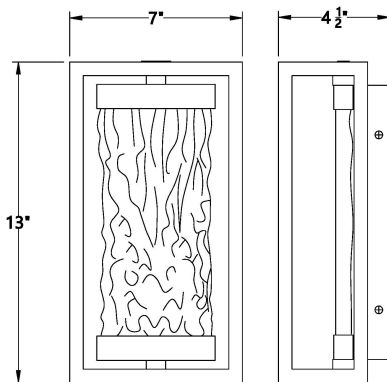

ILYA, LED WALL SCONCE

PRODUCT DETAILS

No.	:	42704-010
Product Color	:	SATIN BLACK
Product Material	:	POWDER COATING OVER GALVANIZED STEEL
Shade / Accent Colour	:	TEXTURED GLASS
Shade / Accent Material	:	TEXTURED GLASS
Width	:	7"
Height	:	13"
Ext	:	4"

LIGHT SOURCE DETAILS

Light Source Type	:	INTEGRATED LED
Input Voltage	:	120V
Bulb Voltage	:	120V
Socket Type	:	LED
Total Wattage	:	12W
Initial Lumens	:	185lm
Kelvin	:	3000K
CRI	:	80
Dimmable	:	Yes

OPTIONS AVAILABLE

ITEM NO.	FINISH	SHADE
42704-010	SATIN BLACK	TEXTURED GLASS

42704

TECHNICAL DETAILS

Canopy / Backplate Length	:	7"
Canopy / Backplate Width	:	13"
Location	:	WET
Approval	:	

PROJECT INFORMATION

Job Name: Date: Category: