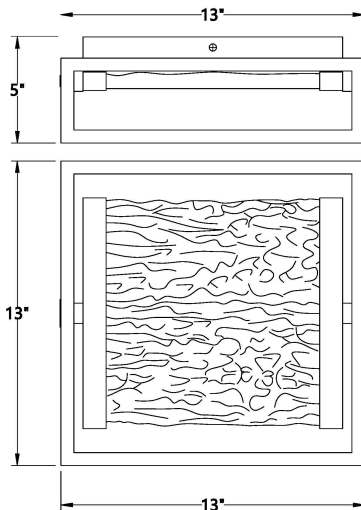

ILYA, LED FLUSHMOUNT

PRODUCT DETAILS

No.	:	42701-019
Product Color	:	SATIN BLACK
Product Material	:	POWDER COATING OVER GALVANIZED STEEL
Shade / Accent Colour	:	TEXTURED GLASS
Shade / Accent Material	:	TEXTURED GLASS
Length	:	13"
Width	:	13"
Height	:	5"

ITEM NO.	FINISH	SHADE
42701-019	SATIN BLACK	TEXTURED GLASS

TECHNICAL DETAILS

Canopy / Backplate Length	:	13"
Canopy / Backplate Width	:	13"
Location	:	WET
Approval	:	

42701

PROJECT INFORMATION

 Job Name: Date: Category: