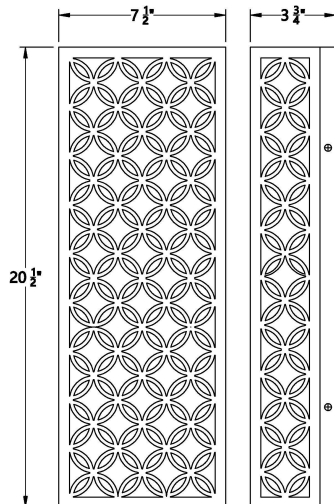

### PRODUCT DETAILS

No.	:	42699-019
Product Color	:	BLACK
Product Material	:	POWDER COATING OVER GALVANIZED STEEL
Shade / Accent Colour	:	WHITE GLASS
Shade / Accent Material	:	GLASS
Width	:	7.5"
Height	:	20.5"
Ext	:	3.75"

### TECHNICAL DETAILS

Canopy / Backplate Length	:	20.5"
Canopy / Backplate Width	:	7.5"
Location	:	WET
Approval	:	

**42699**