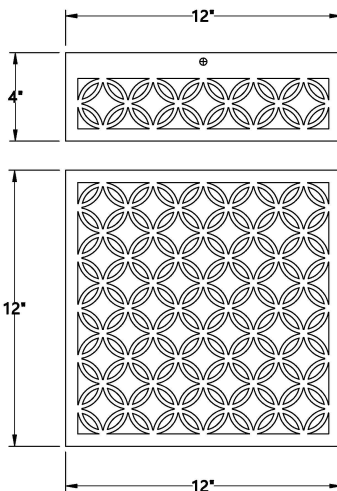

CLOVER, LED FLUSHMOUNT

PRODUCT DETAILS

No.	:	42696-026
Product Color	:	AGED SILVER
Product Material	:	POWDER COATING OVER GALVANIZED STEEL
Shade / Accent Material	:	GLASS
Length	:	12"
Width	:	12"
Height	:	4"

TECHNICAL DETAILS

Canopy / Backplate Length	:	12"
Canopy / Backplate Width	:	12"
Location	:	WET
Approval	:	

42696

PROJECT INFORMATION

 Job Name: Date: Type:

 Comments: