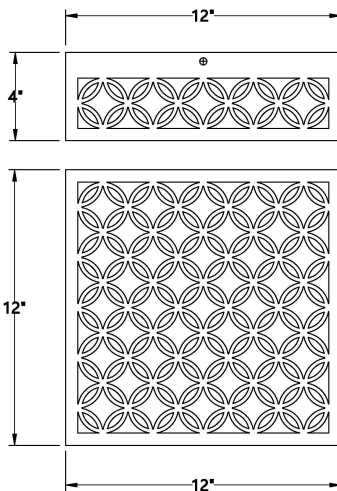

CLOVER, LED FLUSHMOUNT

PRODUCT DETAILS

No.	:	42696-026
Product Color	:	AGED SILVER
Product Material	:	POWDER COATING OVER GALVANIZED STEEL
Shade / Accent Colour	:	WHITE GLASS
Shade / Accent Material	:	GLASS
Length	:	12"
Width	:	12"
Height	:	4"

ITEM NO.	FINISH	SHADE
42696-018	BLACK	WHITE GLASS
42696-026	AGED SILVER	WHITE GLASS

TECHNICAL DETAILS

Canopy / Backplate Length	:	12"
Canopy / Backplate Width	:	12"
Location	:	WET
Approval	:	

42696

PROJECT INFORMATION