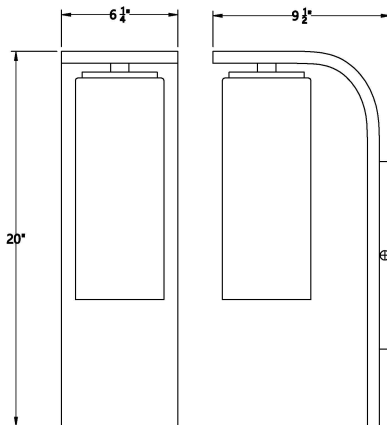

TECHNICAL DETAILS

Canopy / Backplate Length	:	17"
Canopy / Backplate Width	:	6.25"
Location	:	WET
Approval	:	

41972

PROJECT INFORMATION

Job Name: Date: Category:

Comments: