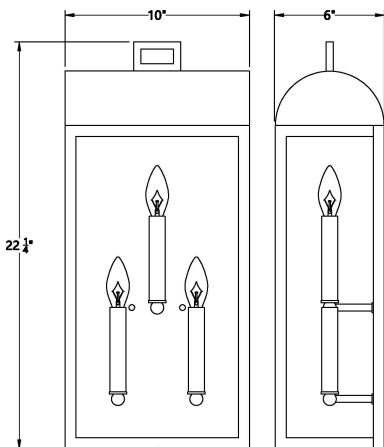

SOYAR, 3 LT OUTDOOR LANTERN

PRODUCT DETAILS

No.	:	41968-017
Product Color	:	SATIN BLACK
Product Material	:	POWDER COATING OVER GALVANIZED STEEL
Shade / Accent Material	:	GLASS
Width	:	10"
Height	:	22.25"
Ext	:	6"

ITEM NO.
41968-017

FINISH
SATIN BLACK

SHADE
GLASS

TECHNICAL DETAILS

Canopy / Backplate Length	:	20"
Canopy / Backplate Width	:	10"
Location	:	WET
Approval	:	

41968

PROJECT INFORMATION

Job Name: