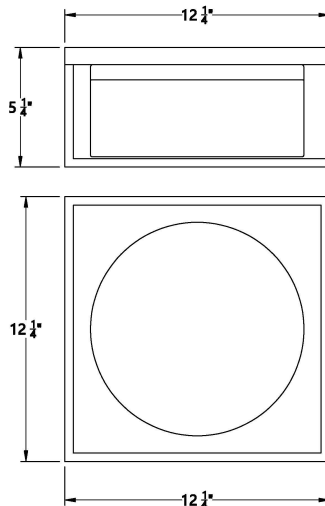

REN, 2 LT OUTDOOR FLUSHMOUNT

PRODUCT DETAILS

No.	:	41965-016
Product Color	:	SATIN BLACK
Product Material	:	POWDER COATING OVER GALVANIZED STEEL
Shade / Accent Colour	:	OPAL WHITE GLASS
Shade / Accent Material	:	GLASS
Length	:	12.25"
Width	:	12.25"
Height	:	5.25"

ITEM NO.	FINISH	SHADE
41965-016	SATIN BLACK	OPAL WHITE GLASS

TECHNICAL DETAILS

Canopy / Backplate Length	:	12.25"
Canopy / Backplate Width	:	12.25"
Location	:	WET
Approval	:	

41965

PROJECT INFORMATION

Job Name: Date: Category: