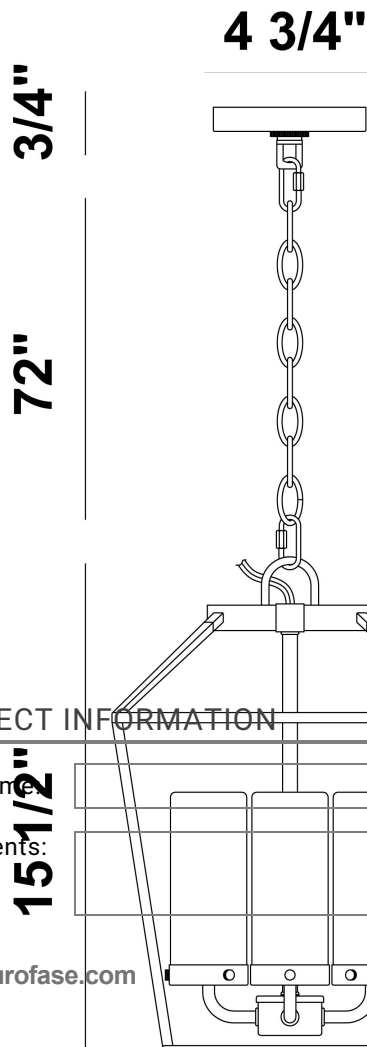

BASTILLE, 4 LT PENDANT

PRODUCT DETAILS

No.	:	41960-011
Product Color	:	SATIN BLACK
Product Material	:	POWDER COATING OVER GALVANIZED STEEL
Shade / Accent Colour	:	CLEAR GLASS
Shade / Accent Material	:	GLASS
Length	:	11"
Width	:	11"
Height	:	15.5"
Weight	:	6.8lbs

LIGHT SOURCE DETAILS

Number of Bulbs	:	4
Light Source Type	:	B10
Input Voltage	:	120V
Bulb Voltage	:	120V
Socket Type	:	E12
Wattage	:	60W
Total Wattage	:	240W
Bulb Included	:	No
Dimmable	:	Yes

OPTIONS AVAILABLE

ITEM NO.	FINISH	SHADE
41960-011	SATIN BLACK	CLEAR GLASS

TECHNICAL DETAILS

Hanging Support Length	:	72"
Canopy / Backplate Length	:	4.75"
Canopy / Backplate Height	:	0.5"
Canopy / Backplate Width	:	4.75"
Location	:	WET
Approval	:	