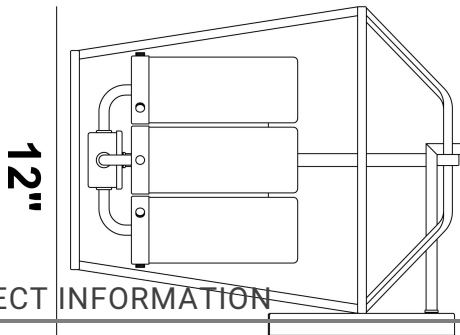

### PRODUCT DETAILS

No.	:	41958-018
Product Color	:	SATIN BLACK
Product Material	:	POWDER COATING OVER GALVANIZED STEEL
Shade / Accent Colour	:	CLEAR GLASS
Shade / Accent Material	:	GLASS
Width	:	11"
Height	:	14.25"
Ext	:	12"
Weight	:	6.5lbs

### TECHNICAL DETAILS

Canopy / Backplate Length	:	6.75"
Canopy / Backplate Height	:	0.75"
Canopy / Backplate Width	:	4.75"
Location	:	WET
Approval	:	