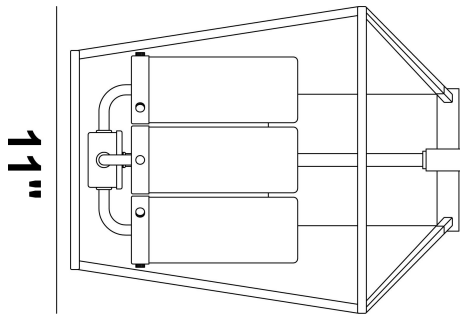

### PRODUCT DETAILS

No.	:	41958-018
Product Color	:	SATIN BLACK
Product Material	:	POWDER COATING OVER GALVANIZED STEEL
Shade / Accent Colour	:	CLEAR GLASS
Shade / Accent Material	:	GLASS
Width	:	11"
Height	:	14.25"
Ext	:	12"
Weight	:	6.5lbs

### TECHNICAL DETAILS

Canopy / Backplate Length	:	6.75"
Canopy / Backplate Height	:	0.75"
Canopy / Backplate Width	:	4.75"
Location	:	WET
Approval	:	