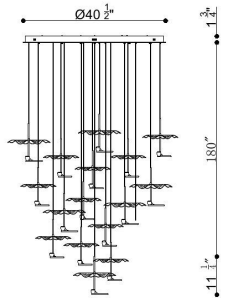

TECHNICAL DETAILS

Hanging Support Type	:	WIRE
Hanging Support Length	:	180"
Canopy / Backplate Height	:	1.75"
Canopy / Backplate Dia.	:	40.5"
Location	:	DRY
Title 24	:	Yes

41907-016