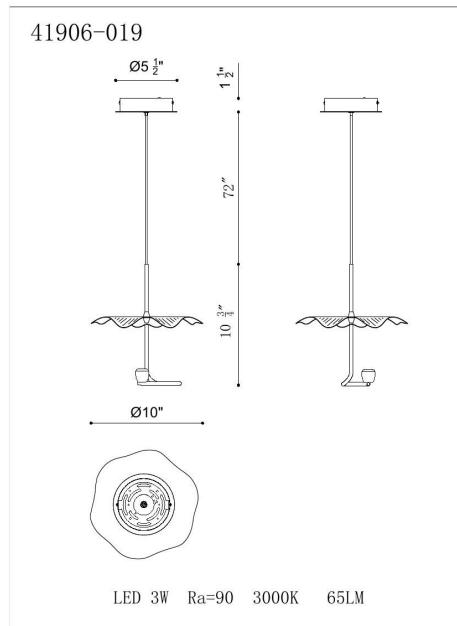

LAGATTO, 1-LIGHT PENDANT

PRODUCT DETAILS

No.	:	41906-019
Product Color	:	BRONZE
Diameter	:	10"
Height	:	10.75"

LIGHT SOURCE DETAILS

Light Source Type	:	INTEGRATED LED
Input Voltage	:	120V
Bulb Voltage	:	120V
Socket Type	:	LED
Total Wattage	:	3W
Delivered Lumens	:	70lm
Kelvin	:	3000K
CRI	:	90+
Dimmable	:	Yes

TECHNICAL DETAILS

Hanging Support Type	:	WIRE
Hanging Support Length	:	72"
Canopy / Backplate Height	:	1.5"
Canopy / Backplate Dia.	:	5.5"
Location	:	DRY
Title 24	:	Yes

OPTIONS AVAILABLE

ITEM NO.	FINISH	SHADE
41906-019	BRONZE	