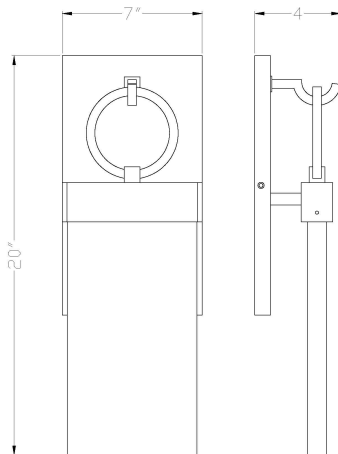

VASSO, LED OUTDOOR WALL SCONCE

PRODUCT DETAILS

No.	:	41905-012
Product Color	:	SATIN BLACK
Product Material	:	DIE CAST ALUMINUM WITH WHITE GLASS PANEL
Shade / Accent Colour	:	TEXTURE PRESS GLASS
Shade / Accent Material	:	GLASS
Width	:	7"
Height	:	20"
Ext	:	4"

LIGHT SOURCE DETAILS

Light Source Type	:	INTEGRATED LED
Input Voltage	:	120V
Bulb Voltage	:	120V
Socket Type	:	LED
Total Wattage	:	10W
Initial Lumens	:	300lm
Kelvin	:	3000K
CRI	:	90
Dimmable	:	Yes

OPTIONS AVAILABLE

ITEM NO.	FINISH	SHADE
41905-012	SATIN BLACK	TEXTURE PRESS GLASS

TECHNICAL DETAILS

Canopy / Backplate Length	:	13"
Canopy / Backplate Width	:	7"
Location	:	WET
Approval	:	

PROJECT INFORMATION

 Job Name: Date: Category: