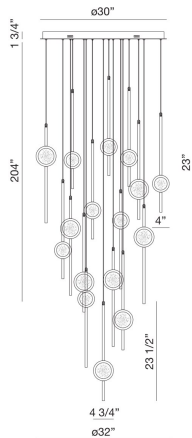

# BARLETTA, 16-LIGHT 32IN INTEGRATED LED GRAND CHANDELIER

## PRODUCT DETAILS

No.	:	39465-023
Product Color	:	GOLD
Product Material	:	ALUMINUM
Shade / Accent Colour	:	CLEAR
Shade / Accent Material	:	GLASS
Diameter	:	32"
Height	:	23.5"
Weight	:	77.8LBS

## LIGHT SOURCE DETAILS

Light Source Type	:	INTEGRATED LED
Input Voltage	:	120V
Bulb Voltage	:	120V
Socket Type	:	INTEGRATED
Total Wattage	:	90W
Delivered Lumens	:	3800LM
Kelvin	:	3500K
CRI	:	90
Dimmable	:	YES

## TECHNICAL DETAILS

Hanging Support Type	:	WIRE
Hanging Support Length	:	204"
Canopy / Backplate Length	:	5.25"
Canopy / Backplate Height	:	1.5"
Canopy / Backplate Width	:	5.25"
Canopy / Backplate Dia.	:	30"
IP Rating	:	IP22
Beam Angle	:	360