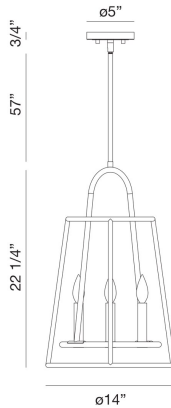

## CAMPANA, 4 LT LANTERN

### PRODUCT DETAILS

No.	:	39423-016
Product Color	:	SATIN NICKEL
Shade / Accent Colour	:	NICKEL
Diameter	:	14"
Height	:	22.25"
Weight	:	15LBS

### LIGHT SOURCE DETAILS

Number of Bulbs	:	4
Light Source	:	BULB
Light Source Type	:	B10
Input Voltage	:	120V
Bulb Voltage	:	120V
Socket Type	:	E12
Wattage	:	60W
Total Wattage	:	240W
Bulb Included	:	NO
Dimmable	:	YES

### TECHNICAL DETAILS

Hanging Support Type	:	ROD
Hanging Support Length	:	57"
Canopy / Backplate Height	:	0.75"
Canopy / Backplate Dia.	:	5"
IP Rating	:	IP20