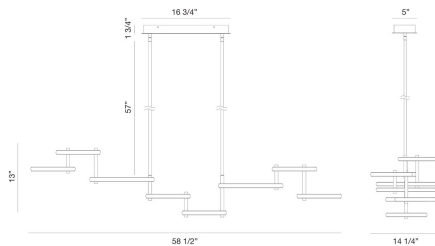

GIRO, 8-LIGHT 59IN INTEGRATED LED GRAND CHANDELIER

PRODUCT DETAILS

No.	:	39421-012
Product Color	:	MATTE BLACK
Shade / Accent Colour	:	WHITE
Shade / Accent Material	:	ACRYLIC
Length	:	58.5"
Width	:	13.5"
Height	:	13"
Weight	:	13.4LBS

OPTIONS AVAILABLE

ITEM NO.	FINISH	SHADE
39421-012	MATTE BLACK	BLACK

TECHNICAL DETAILS

Hanging Support Type	:	ROD
Hanging Support Length	:	57"
Canopy / Backplate Length	:	16.75"
Canopy / Backplate Height	:	1.75"
Canopy / Backplate Width	:	5"
IP Rating	:	IP22
Beam Angle	:	360