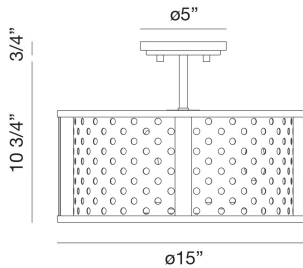

GRADO, 3 LT SEMI-FLUSH

PRODUCT DETAILS

No.	:	39415-011
Product Color	:	CHROME
Shade / Accent Colour	:	CHROME
Diameter	:	15"
Height	:	11"
Weight	:	10.5LBS

LIGHT SOURCE DETAILS

Number of Bulbs	:	3
Light Source	:	BULB
Light Source Type	:	B10
Input Voltage	:	120V
Bulb Voltage	:	120V
Socket Type	:	E12
Wattage	:	60W
Total Wattage	:	180W
Bulb Included	:	NO
Dimmable	:	YES

OPTIONS AVAILABLE

ITEM NO.	FINISH	SHADE
39415-011	CHROME	CHROME
39415-028	GOLD	GOLD

TECHNICAL DETAILS

Canopy / Backplate Height	:	0.75"
Canopy / Backplate Dia.	:	5"

PROJECT INFORMATION

 Job Name: Date: Type: