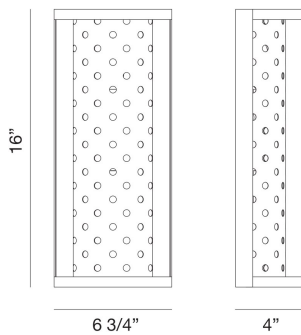

GRADO, 2 LT WALL SCONCE

PRODUCT DETAILS

No.	:	39414-014
Product Color	:	CHROME
Shade / Accent Colour	:	CHROME
Width	:	6.75"
Height	:	16"
Ext	:	4"
Weight	:	6.5LBS

LIGHT SOURCE DETAILS

Number of Bulbs	:	2
Light Source	:	BULB
Light Source Type	:	B10
Input Voltage	:	120V
Bulb Voltage	:	120V
Socket Type	:	E12
Wattage	:	60W
Total Wattage	:	120W
Bulb Included	:	NO
Dimmable	:	YES

OPTIONS AVAILABLE

ITEM NO.	FINISH	SHADE
39414-014	CHROME	CHROME
39414-021	GOLD	GOLD

TECHNICAL DETAILS

Canopy / Backplate Length	:	16"
Canopy / Backplate Height	:	0.5"
Canopy / Backplate Width	:	6.75"
IP Rating	:	IP20