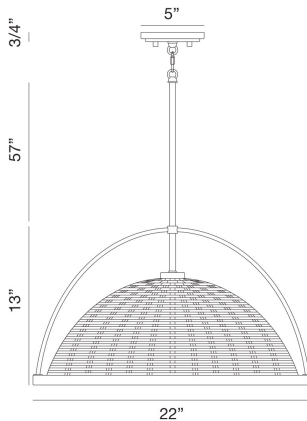

CELESTE, 4 LT PENDANT

PRODUCT DETAILS

No.	:	39350-015
Product Color	:	CHROME
Shade / Accent Colour	:	CHROME
Diameter	:	22"
Height	:	13"
Weight	:	9lbs

LIGHT SOURCE DETAILS

Number of Bulbs	:	4
Light Source	:	Incandescent
Light Source Type	:	A19
Input Voltage	:	120V
Bulb Voltage	:	120V
Socket Type	:	E26
Wattage	:	60W
Total Wattage	:	240W
Bulb Included	:	No
Dimmable	:	Yes

OPTIONS AVAILABLE

ITEM NO.	FINISH	SHADE
39350-015	CHROME	CHROME
39350-022	BRONZE	BRONZE

TECHNICAL DETAILS

Hanging Support Type	:	ROD
Hanging Support Length	:	57"
Canopy / Backplate Height	:	0.75"
Canopy / Backplate Dia.	:	5"