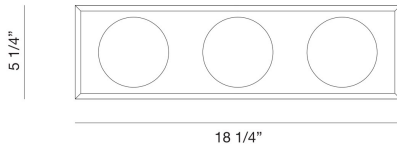

ROVER, 3 LT LED BATHBAR

PRODUCT DETAILS

No.	:	39335-029
Product Color	:	CHROME
Shade / Accent Colour	:	CHROME
Width	:	18.25"
Height	:	5.25"
Ext	:	4.25"
Weight	:	8.6lbs

LIGHT SOURCE DETAILS

Light Source Type	:	INTEGRATED LED
Input Voltage	:	120V
Bulb Voltage	:	120V
Socket Type	:	LED
Total Wattage	:	10W
Total Lumen	:	970lm
Kelvin	:	3000K
CRI	:	90
Dimmable	:	Yes

Options Available

ITEM NO.	FINISH	SHADE
39335-012	SOFT GOLD	GOLD
39335-029	CHROME	CHROME
39335-036	BLACK	BLACK

TECHNICAL DETAILS

Canopy / Backplate Length	:	18.25"
Canopy / Backplate Height	:	1"
Canopy / Backplate Width	:	5.25"