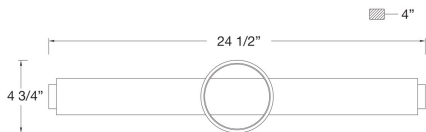

SANTORO, 25IN INTEGRATED LED VANITY

PRODUCT DETAILS

No.	:	39317-032
Product Color	:	MATTE BLACK
Shade / Accent Colour	:	WHITE
Shade / Accent Material	:	ACRYLIC
Length	:	25"
Width	:	24.5"
Height	:	4.75"
Ext	:	4"
Weight	:	3.7LBS

LIGHT SOURCE DETAILS

Light Source Type	:	INTEGRATED LED
Input Voltage	:	120V
Bulb Voltage	:	DC 36V
Socket Type	:	INTEGRATED
Total Wattage	:	27W
Delivered Lumens	:	1500LM
Kelvin	:	3000K
CRI	:	90
Dimmable	:	YES

OPTIONS AVAILABLE

ITEM NO.	FINISH	SHADE
39317-018	GOLD	GOLD
39317-032	MATTE BLACK	BLACK

TECHNICAL DETAILS

Hanging Support Type	:	J-BOX
Canopy / Backplate Height	:	1.25"
Canopy / Backplate Width	:	1.75"
Canopy / Backplate Dia.	:	5"
IP Rating	:	IP22
Title 24	:	YES
Beam Angle	:	360