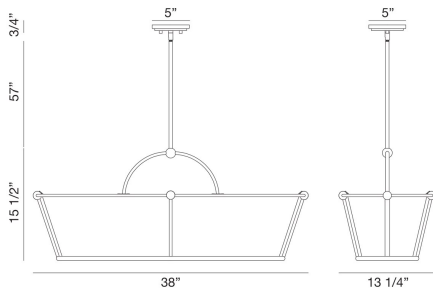

PULITO, 6 LT ISLAND PENDANT

PRODUCT DETAILS

No.	:	39046-017
Product Color	:	MATTER BLACK
Shade / Accent Colour	:	BLACK
Length	:	38"
Width	:	13.25"
Height	:	15.75"
Weight	:	11lbs

LIGHT SOURCE DETAILS

Number of Bulbs	:	6
Light Source	:	Incandescent
Light Source Type	:	B10
Input Voltage	:	120V
Bulb Voltage	:	120V
Socket Type	:	E12
Wattage	:	60W
Total Wattage	:	360W
Bulb Included	:	No
Dimmable	:	Yes

OPTIONS AVAILABLE

ITEM NO.	FINISH	SHADE
39046-017	MATTER BLACK	BLACK
39046-027	POLISHED NICKEL	NICKEL

TECHNICAL DETAILS

Hanging Support Type	:	ROD
Hanging Support Length	:	57"
Canopy / Backplate Height	:	0.75"
Canopy / Backplate Dia.	:	5"