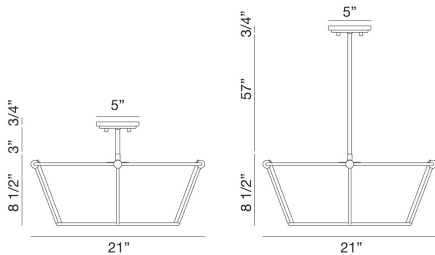

PULITO, 4 LT SEMI-FLUSH

PRODUCT DETAILS

| | | |
|-----------------------|---|-----------------|
| No. | : | 39045-021 |
| Product Color | : | POLISHED NICKEL |
| Shade / Accent Colour | : | NICKEL |
| Diameter | : | 21" |
| Height | : | 12.75" |
| Weight | : | 9lbs |

OPTIONS AVAILABLE

| ITEM NO. | FINISH | SHADE |
|-----------|-----------------|--------|
| 39045-010 | MATTE BLACK | BLACK |
| 39045-021 | POLISHED NICKEL | NICKEL |

TECHNICAL DETAILS

| | | |
|---------------------------|---|-------|
| Hanging Support Type | : | ROD |
| Hanging Support Length | : | 57" |
| Canopy / Backplate Height | : | 0.75" |
| Canopy / Backplate Dia. | : | 5" |