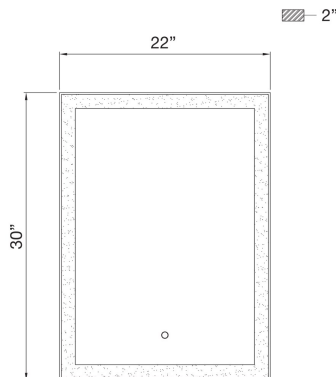

TECHNICAL DETAILS

Hanging Support Type	:	J-BOX
IP Rating	:	IP22
Title 24	:	YES
Beam Angle	:	360

PROJECT INFORMATION

Job Name: Date: Type:

Comments: