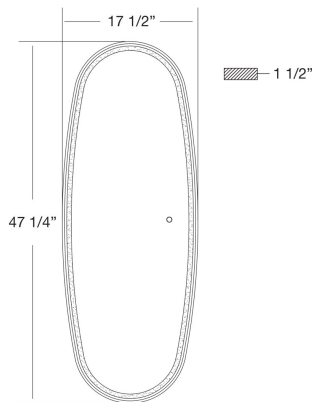

OBON, LED MIRROR

PRODUCT DETAILS

No.	:	38885-020
Product Color	:	GOLD
Product Material	:	ALUMINUM
Width	:	1.5"
Height	:	47.25"
Weight	:	18.6lbs

LIGHT SOURCE DETAILS

Light Source Type	:	INTEGRATED LED
Input Voltage	:	120V
Bulb Voltage	:	12V
Socket Type	:	LED
Total Wattage	:	26W
Delivered Lumens	:	3200lm
Kelvin	:	30/45/60K
CRI	:	90
Dimmable	:	Yes

OPTIONS AVAILABLE

ITEM NO.	FINISH	SHADE
38885-013	ALUMINUM	
38885-020	GOLD	
38885-037	BLACK	

TECHNICAL DETAILS

PROJECT INFORMATION

 Job Name: Date: Category:

 Comments: