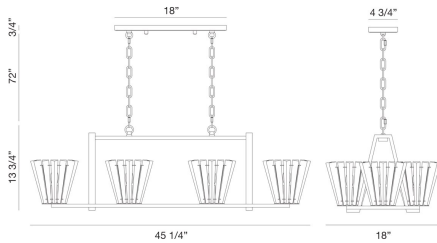

RICCA, 6LT OVAL CHANDELIER

PRODUCT DETAILS

No.	:	38867-019
Product Color	:	CHROME
Shade / Accent Colour	:	CHROME
Length	:	45.25"
Width	:	18"
Height	:	13.75"
Weight	:	34.1lbs

LIGHT SOURCE DETAILS

Number of Bulbs	:	6
Light Source	:	Incandescent
Light Source Type	:	B10
Input Voltage	:	120V
Bulb Voltage	:	120V
Socket Type	:	E12
Wattage	:	60W
Total Wattage	:	360W
Bulb Included	:	No
Dimmable	:	Yes

OPTIONS AVAILABLE

ITEM NO.	FINISH	SHADE
38867-019	CHROME	CHROME

TECHNICAL DETAILS

Hanging Support Type	:	CHAIN
Hanging Support Length	:	72"
Canopy / Backplate Length	:	18"
Canopy / Backplate Height	:	0.75"
Canopy / Backplate Width	:	4.75"