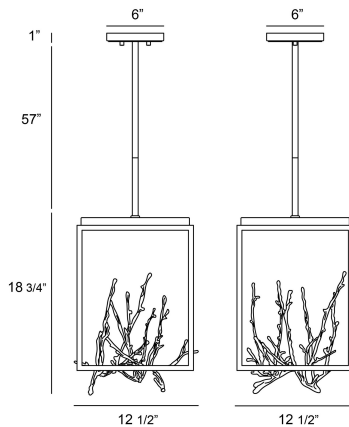

AERIE, 19IN INTEGRATED LED PENDANT

PRODUCT DETAILS

No.	:	38637-018
Product Color	:	GOLD-BLACK MIX
Product Material	:	METAL
Shade / Accent Colour	:	GOLD
Shade / Accent Material	:	STEEL
Length	:	12.5"
Width	:	12.5"
Height	:	18.75"
Overall Height	:	75"
Weight	:	16.1LBS

LIGHT SOURCE DETAILS

Light Source Type	:	INTEGRATED LED
Input Voltage	:	120V
Bulb Voltage	:	120V
Socket Type	:	INTEGRATED
Total Wattage	:	24W
Delivered Lumens	:	404LM
Kelvin	:	3000K
CRI	:	90
Dimmable	:	YES

OPTIONS AVAILABLE

ITEM NO.	FINISH	SHADE
38637-018	GOLD-BLACK MIX	
38637-025	BLACK/SILVER	

TECHNICAL DETAILS

Hanging Support Type	:	ROD
Hanging Support Length	:	57"
Rods Included	:	3"+6"+12"+18"+18"
Canopy / Backplate Length	:	6"
Canopy / Backplate Height	:	1"
Canopy / Backplate Width	:	6"
IP Rating	:	IP22
Location	:	DRY
Approval	:	
Beam Angle	:	360