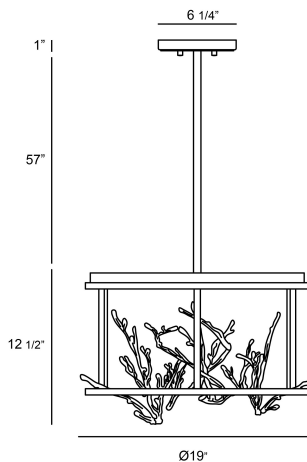

AERIE, 4LT ROUND LED CHANDELIER

PRODUCT DETAILS

No.	:	38636-028
Product Color	:	BLACK/SILVER
Product Material	:	METAL
Shade / Accent Colour	:	SILVER
Shade / Accent Material	:	~
Diameter	:	19"
Height	:	12.5"
Overall Height	:	70"
Weight	:	21.8LBS

ITEM NO.	FINISH	SHADE
38636-028	BLACK/SILVER	

TECHNICAL DETAILS

Hanging Support Type	:	ROD
Hanging Support Length	:	57"
Rods Included	:	3"+6"+12"+18"+18"
Canopy / Backplate Height	:	1"
Canopy / Backplate Dia.	:	6.25"
Location	:	DRY
Approval	:	
Title 24	:	YES